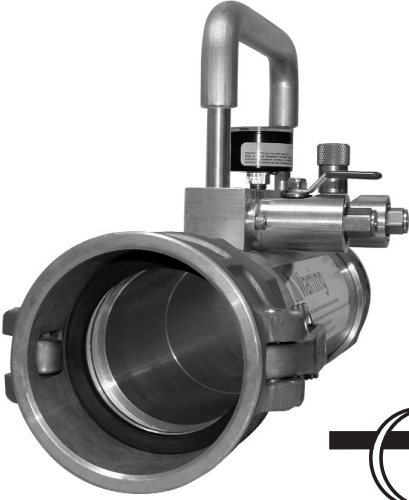

DSG

DAKOTA SUPPLY GROUP

For all the right connections!

Transmate

deChlorinator™

Simplify Dechlorination!

With the Transmate deChlorinator™!

The Transmate deChlorinator™ addresses key E.P.A. concerns:

Dechlorinates • Controls pH • Controls turbidity

Maintains dissolved oxygen levels in water

- Quickly dechlorinates released water.
- Allows water utilities to meet regulations for residual chlorine concentration in released water.
- Enables contractors to quickly flush highly chlorinated water in new construction situations.
- No external pumps needed – the deChlorinator™ makes jobs simple!
- Quick disconnects for easy connection to hydrants and extension hose!