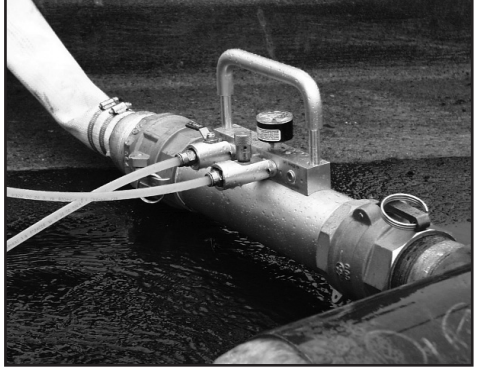

DSG

DAKOTA SUPPLY GROUP

For all the right connections!

Transmate

deChlorinator™

Simplify Dechlorination!

With the Transmate deChlorinator™!

The Transmate deChlorinator™ addresses key E.P.A. concerns:

Dechlorinates • Controls pH • Controls turbidity

Maintains dissolved oxygen levels in water

- Quickly dechlorinates released water.
- Allows water utilities to meet regulations for residual chlorine concentration in released water.
- Enables contractors to quickly flush highly chlorinated water in new construction situations.
- No external pumps needed – the deChlorinator™ makes jobs simple!
- Quick disconnects for easy connection to hydrants and extension hose!